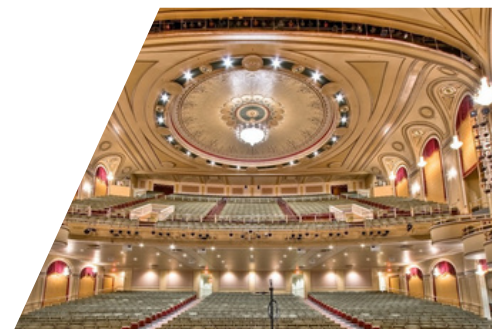

Stage Size: 47.10 x 42.8

Auditorium Size: 2,300 seats

Nearby restaurants: A variety of options within a short walking distance

Parking: Please park on designated lots: [LINK](#)

The Hanover Theatre is an opulent, recently restored performing arts space, located in downtown Worcester, with many dining and entertainment options nearby. There are several hotel options within walking distance. Worcester is 48 miles, or about 1- hour drive away from Boston and from Logan Airport. This venue is suggested for those who are driving within the Northeast area.